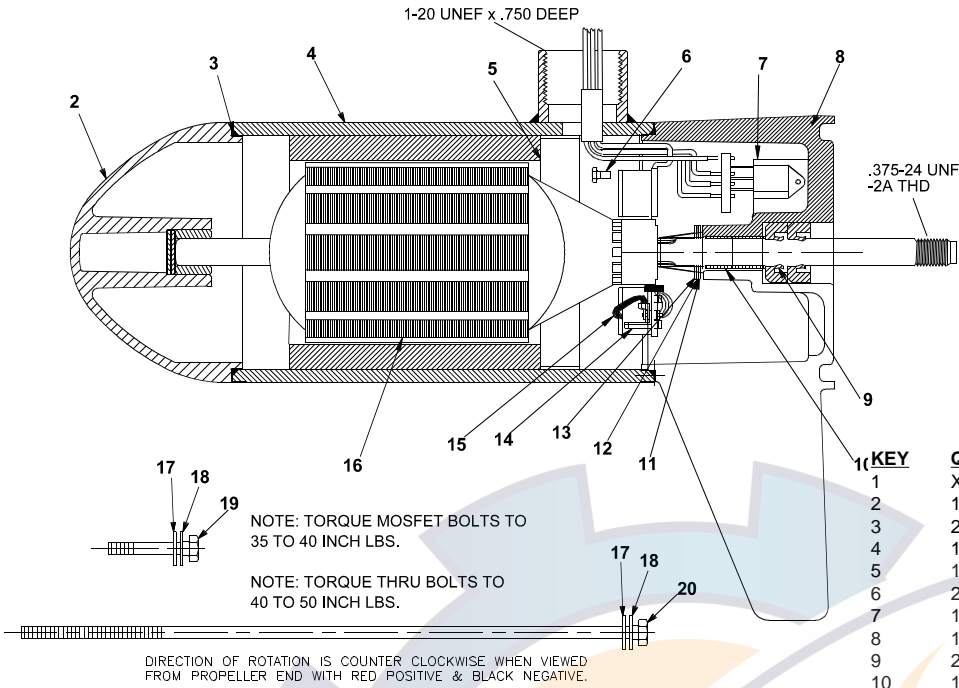

MotorGuide® REPAIR PARTS

Model:
665

BRUTE COMPETITION 665

SPECIFICATIONS:

Year of Intro	1993
Thrust	50 to 55LBS
Volts	24VDC
Amp Draw	0 to 33 amps
Mount	20 Bow
Speeds	Variable

PARTS ORDERING & TECH ASSISTANCE

MotorGuide Consumer Relations
 Phone 918-831-6989
 Fax 800-982-8093

LOWER UNIT BREAKDOWN

Model:
665

KEY	QTY	DESCRIPTION	PART NO.
1	X	MOTOR	JF397-04
2	1	NOSE CAP	JF3212-01
3	2	O RING SEAL	MR217-01
4	1	HOUSING ASY	JF3210-01
5	1	RETAINER	JF233-01
6	2	BRUSH CARD SCREW	MR228-01
7	1	DURA AMP MODULE	JF096-07
8	1	COMM CAP	JF3205-04
9	2	SHAFT SEAL	MR223-01
10	1	BEARING	MR206-01
11	1	NYLATRON WASHER	MR226-01
12	1	WASHER	MR227-01
13	1	E RING	MR219-02
14	2	BRUSH SPRINGS	MR214-02
15	1	BRUSH ASY LESS SPRING	JF3201-03
16	1	ARMATURE 3.5"	JF3207-01
17	4	STATIC SEAL	MR222-01
18	4	THRU BOLT WASHER	MR216-01
19	2	DURA AMP SCREW	MR229-04
20	2	THRU BOLT	MR218-02