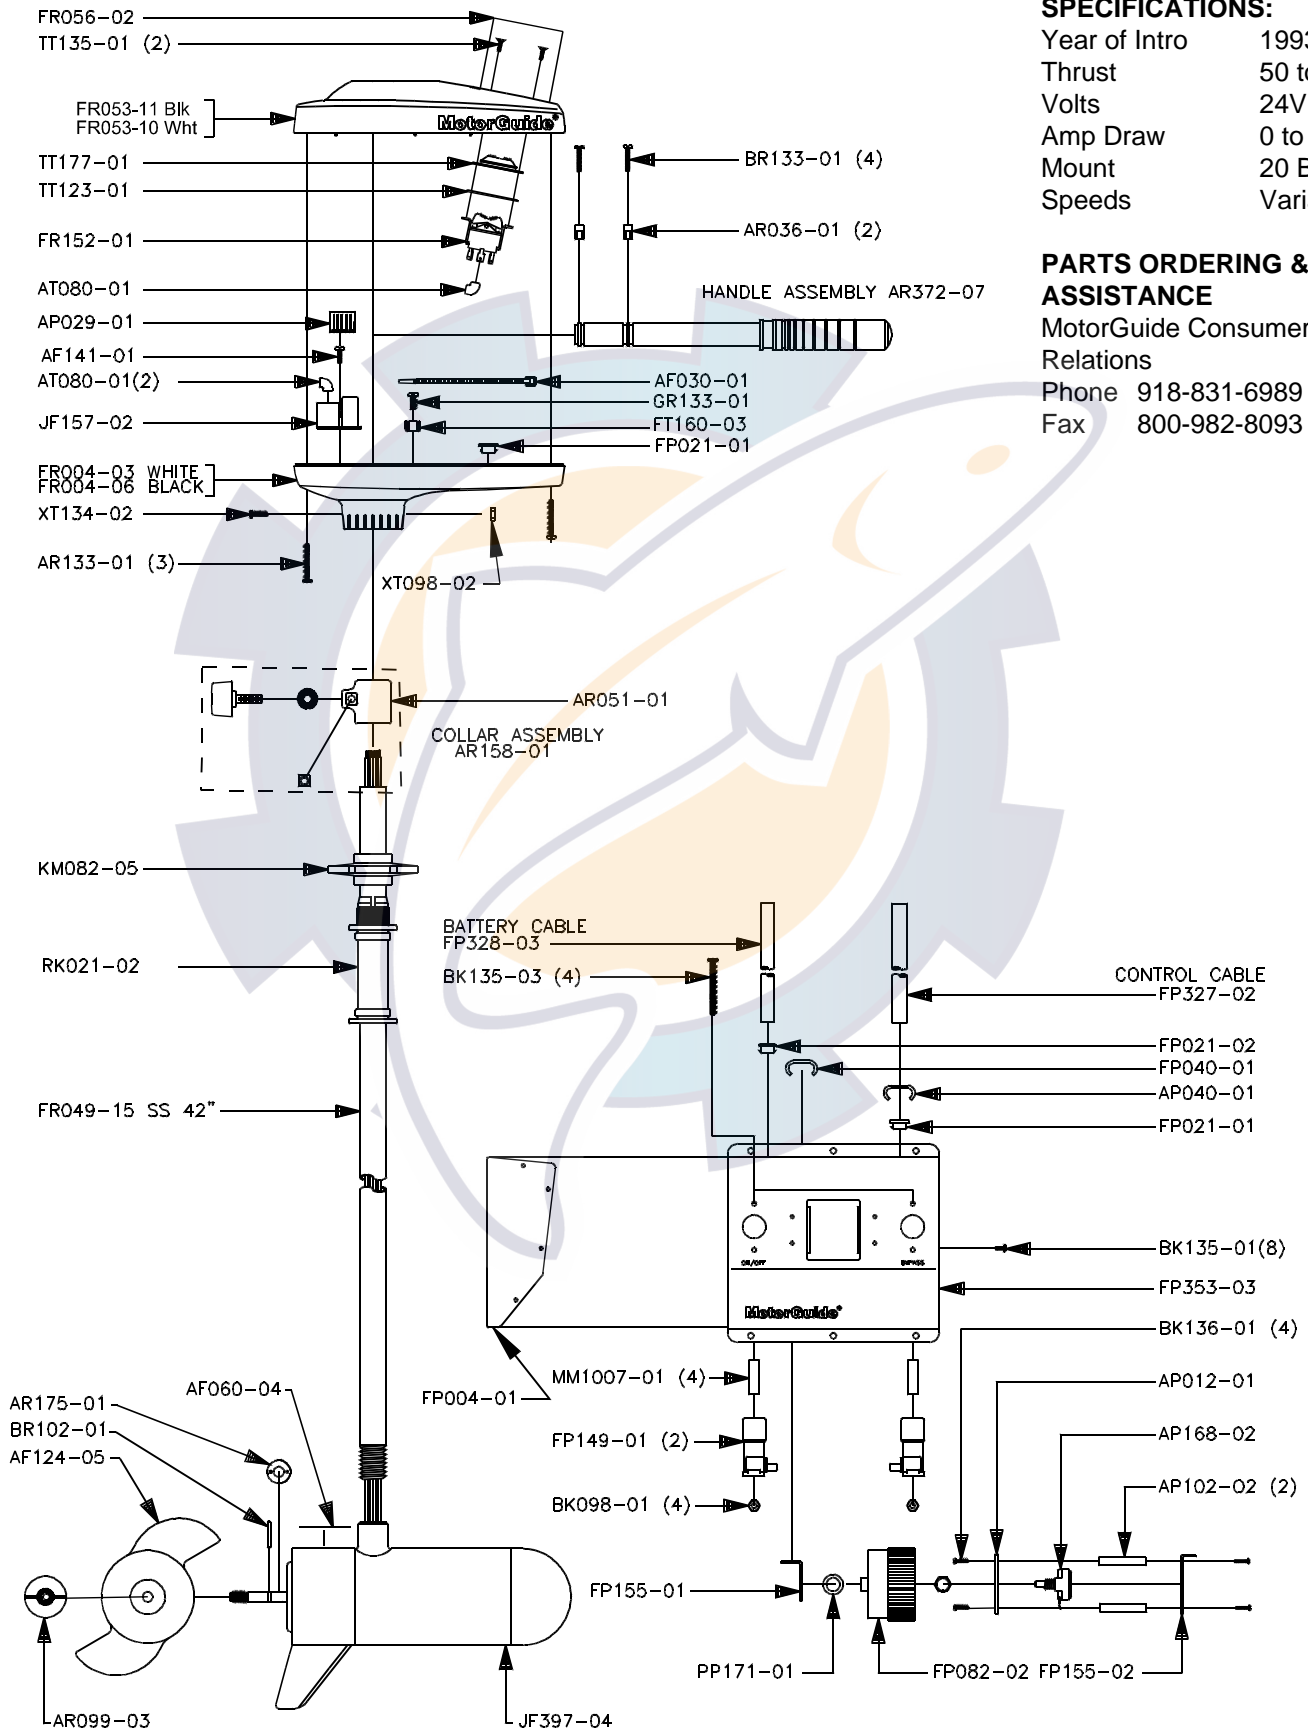

MotorGuide® REPAIR PARTS

Model:
665

BRUTE COMPETITION 665

SPECIFICATIONS:

Year of Intro	1993
Thrust	50 to 55LBS
Volts	24VDC
Amp Draw	0 to 33 amps
Mount	20 Bow
Speeds	Variable

PARTS ORDERING & TECH ASSISTANCE

MotorGuide Consumer Relations
 Phone 918-831-6989
 Fax 800-982-8093

LOWER UNIT BREAKDOWN

Model:
665

KEY	QTY	DESCRIPTION	PART NO.
1	X	MOTOR	JF397-04
2	1	NOSE CAP	JF3212-01
3	2	O RING SEAL	MR217-01
4	1	HOUSING ASY	JF3210-01
5	1	RETAINER	JF233-01
6	2	BRUSH CARD SCREW	MR228-01
7	1	DURA AMP MODULE	JF096-07
8	1	COMM CAP	JF3205-04
9	2	SHAFT SEAL	MR223-01
10	1	BEARING	MR206-01
11	1	NYLATRON WASHER	MR226-01
12	1	WASHER	MR227-01
13	1	E RING	MR219-02
14	2	BRUSH SPRINGS	MR214-02
15	1	BRUSH ASY LESS SPRING	JF3201-03
16	1	ARMATURE 3.5"	JF3207-01
17	4	STATIC SEAL	MR222-01
18	4	THRU BOLT WASHER	MR216-01
19	2	DURA AMP SCREW	MR229-04
20	2	THRU BOLT	MR218-02

WIRING